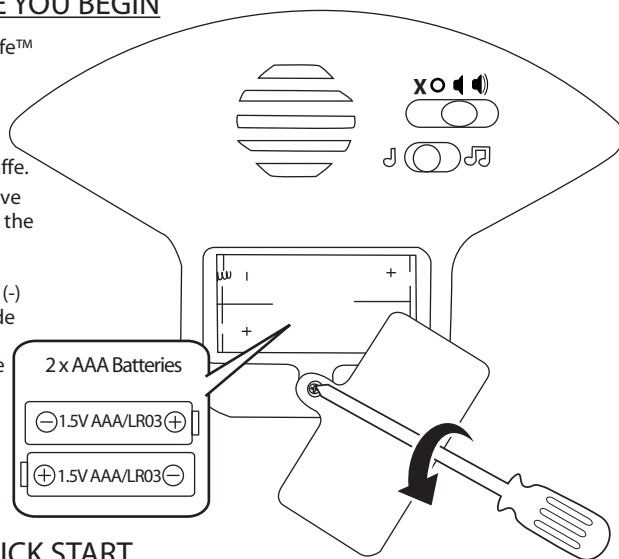

Tummy Tunes Giraffe™

AGES 0+ MONTHS
ADULT SUPERVISION RECOMMENDED.
ADULT BATTERY INSTALLATION REQUIRED.

641381

BEFORE YOU BEGIN

The batteries included in your Tummy Tunes Giraffe™ are for in-store demonstration. Before playing, an adult must install fresh alkaline batteries. Here's how:

1. Open the hook and loop fastener under the giraffe.
2. Using a Phillips screwdriver (not included) remove the screw and battery compartment cover from the back of the battery box.
3. Install two (2) fresh 1.5V AAA (LR03) alkaline batteries (not included) making sure the (+) and (-) ends face the proper direction as indicated inside the battery compartment.
4. Replace the compartment cover and tighten the screw.
5. Secure the hook and loop fastener to close the giraffe.

QUICK START

1. Open the hook and loop fastener under the giraffe.
2. Move the switch to the piano mode or songs mode. Note: once you exit "try me" mode (X), you cannot move the switch back.
3. Secure the hook and loop fastener to close the giraffe.
4. Press the three keys in front of the giraffe. The giraffe will play single piano key notes or songs as you press the keys. After 5 minutes, the giraffe will enter sleep mode. To exit sleep mode, press the keys again.