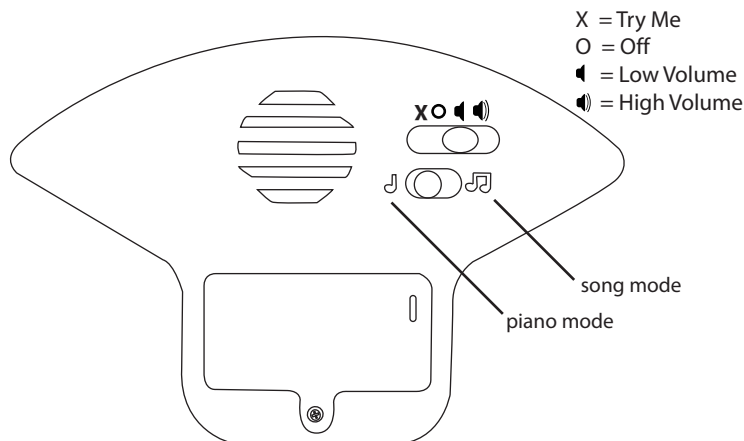

Always turn the unit "OFF" (O) after playing.

BATTERY SAFETY INFORMATION

- Charging of rechargeable batteries should only be done under adult supervision. Use only size "AAA" (LR03) alkaline batteries (2 required).
- Never mix old batteries with new batteries, rechargeable (nickel-cadmium) or carbon zinc with alkaline batteries.
- Be sure to insert the batteries correctly and follow the toy and battery manufacturer's instruction.
- Always remove exhausted or dead batteries from the product.
- Dispose of dead batteries properly: do not burn or bury them.
- Do not attempt to recharge non-rechargeable batteries.
- Remove rechargeable batteries from the product before recharging.
- Charging of rechargeable batteries should only be done under adult supervision with batteries removed from product.
- Avoid short-circuiting battery terminals.
- Remove batteries before placing the unit into storage for a prolonged period of time.

FCC COMPLIANCE

NOTE: This equipment has been tested and found to comply with the limits for a Class B digital device, pursuant to Part 15 of the FCC Rules. These limits are designed to provide reasonable protection against harmful interference in a residential installation. This equipment generates, uses and can radiate radio frequency energy and, if not installed and used in accordance with the instructions, may cause harmful interference to radio communications. However, there is no guarantee that interference will not occur in a particular installation. If this equipment does cause harmful interference to radio or television reception, which can be determined by turning the equipment off and on, the user is encouraged to try to correct the interference by one or more of the following measures:

- Reorient or relocate the receiving antenna.
- Increase the separation between the equipment and receiver.
- Connect the equipment into an outlet on a circuit different from that to which the receiver is connected.
- Consult the dealer or an experienced radio/TV technician for help.

This device complies with Part 15 of the FCC Rules. Operation is subject to the following two conditions: (1) This device may not cause harmful interference, and (2) this device must accept any interference received, including interference that may cause undesired operation.

Caution: Modifications not authorized by the manufacturer may void users authority to operate this device. CAN ICES-3 (B)/NMB-3(B).

LIMITED WARRANTY